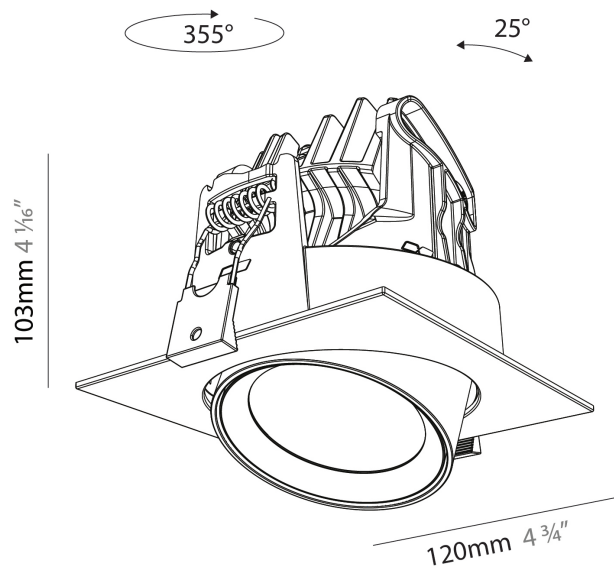

Series: Centriq
Subseries: Centriq Square Adjustable
Brand: Prolicht
Division: Architectural
Mounting Type: Recessed
Mounting Location: Ceiling
Subcategory: Spots

PHYSICAL

Shape: Cylinder
Diameter (mm): 120
Diameter (in): 4 ¾
Length (mm): 120
Length (in): 4 ¾
Height (mm): 105
Height (in): 4 ⅙
Min. Recessing Depth (mm): 120
Min. Recessing Depth (in): 4 ¾
Light Distribution: Adjustable / Direct
Weight (kg): 0.665
Diffuser: Lens Pack - No Lens / Opal / Linear Spread Lens / Honeycomb / Spread Lens
Fixture Finish: SSR / BKV / CWI / CRY / HAB / UFT / ITA / RUA / FTG / MYG / LOD / PUS / FRO / FUP / KIA / POP / BLS / SPG / MEY / GOH / GUM / CHC / COM / ABZ / JAG / OBR / MOS / ROR
Fixture Material: Aluminum
Cut-out Measurements: Dia. 112mm / 4 7/16"

ELECTRICAL

Lamp Type: LED (Zhaga Standard)
Input Wattage (W): 20.5
Total Output Wattage (W): 18.1
Dimming: Tri-Mode (Non-Dimming and Phase Dimming (120Vac only) and 0-10V Dimming)
Driver Included: Yes
Driver Location: Recessed Housing
Driver Type: Constant Current - Universal
Driver Class: Class 2
Input Voltage (V): 120 - 277
Constant Current (MA): 500

LED

Color Temperature (°K): 2700 / 3000 / 3500 / 4000
Max. Delivered Lumen (lm): 1432 / 1542 / 1432 / 1636
Nominal Lumen (lm): 1668 / 1797 / 1668 / 1907
CRI: >90 CRI
Lamp Life (hrs): 50000

OPTICAL

Reflector: 10
Adjustability: Rotational 350° / Tilt 25°

RATINGS AND CERTIFICATIONS

Certified By: CSA Certified to UL and CSA Standards
IP rating: IP20