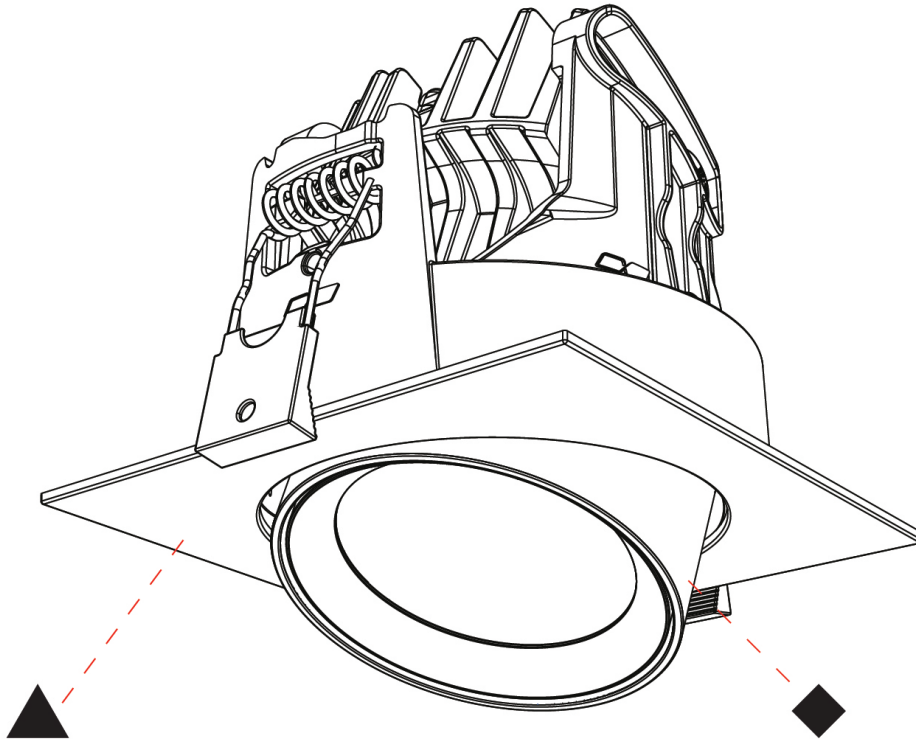

CENTRIQ SQUARE ADJUSTABLE RECESSED

A35984-

PROJECT	_____
TYPE	_____
SPECIFIER	_____
QUANTITY	_____
DATE	_____

A