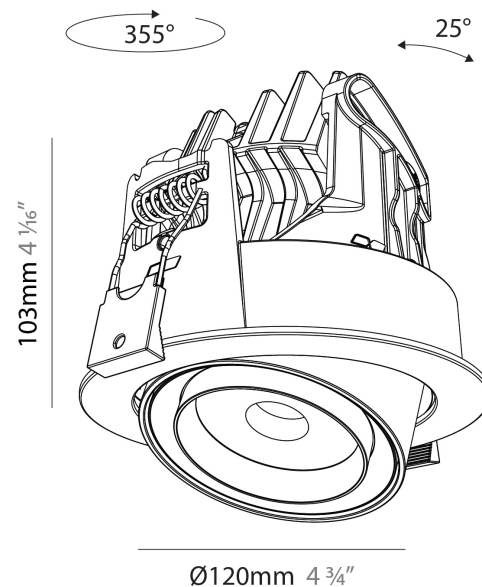

GENERAL

Series: Centriq
Subseries: Centriq Round Flex Adjustable
Brand: Prolicht
Division: Architectural
Mounting Type: Recessed
Mounting Location: Ceiling
Subcategory: Spots

PHYSICAL

Shape: Cylinder
Diameter (mm): 120
Diameter (in): 4 ¾
Height (mm): 105
Height (in): 4 1/8
Min. Recessing Depth (mm): 120
Min. Recessing Depth (in): 4 ¾
Light Distribution: Adjustable / Direct
Weight (kg): 0.666
Fixture Finish: SSR / BKV / CWI / CRY / HAB / UFT / ITA / RUA / FTG / MYG / LOD / PUS / FRO / FUP / KIA / POP / BLS / SPG / MEY / GOH / GUM / CHC / COM / ABZ / JAG / OBR / MOS / ROR
Fixture Material: Aluminum
Cut-out Measurements: Dia. 112mm / 4 7/16"

ELECTRICAL

Lamp Type: LED (Zhaga Standard)
Input Wattage (W): 20.5
Total Output Wattage (W): 18.1
Dimming: Tri-Mode (Non-Dimming and Phase Dimming (120Vac only) and 0-10V Dimming)
Driver Included: Yes
Driver Location: Recessed Housing
Driver Type: Constant Current - Universal
Driver Class: Class 2
Housing: ENCP 3
Input Voltage (V): 120 - 277
Constant Current (MA): 500

LED

Color Temperature (°K): 2700 / 3000 / 3500 / 4000
Max. Delivered Lumen (lm): 1201 / 1294 / 1346 / 1373
Nominal Lumen (lm): 1668 / 1797 / 1869 / 1907
CRI: >90 CRI
Lamp Life (hrs): 50000

OPTICAL

Beam Angle: 18 - 46
Adjustability: Rotational 350° / Tilt 25°

RATINGS AND CERTIFICATIONS

Certified By: CSA Certified to UL and CSA Standards
IP rating: IP20